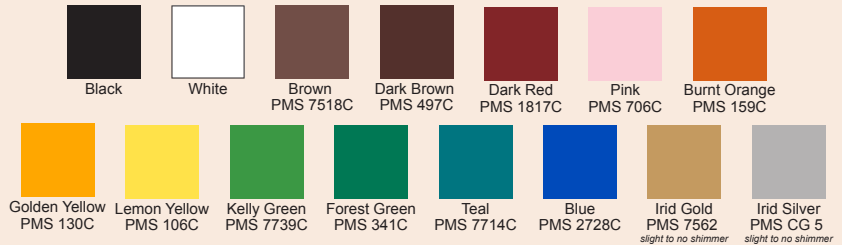

\*Saucers available on select items

Over 300 vitrified mug and saucer options in many exciting colors.

**NEXT COLUMN  
PRICING**

Pair our vitrified ceramic or glass items with our commercial inks for the **ULTIMATE COMMERCIAL DRINKWARE!**

## Commercial Ink Colors

Prop 65 Compliant Colors

Our Commercial Ink Hi-fire imprints are directly screened onto the item, then fired in at over 1100 degrees. This bonds the pigment of the imprint to the glaze of the item resulting in excellent imprint retention.

PMS colors are approximate. Bright Reds and Oranges are not possible without using Cadmium – this requires a signed waiver and a warning sticker on the item for Prop 65 compliance. Certain spot removing chemicals and dishwashing conditions may adversely affect the life of the imprint, contact us for more information.